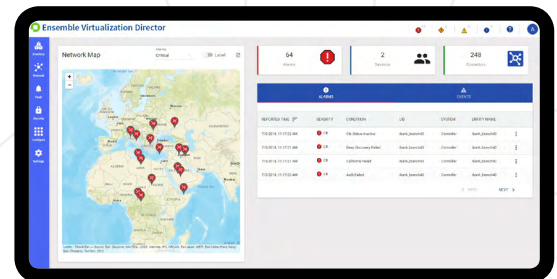

Ensemble cloud suite

Network virtualization simplified

Communication service providers (CSPs) are looking for ways to be more competitive and agile, while also reducing CapEx and OpEx. Network functions virtualization (NFV) enables CSPs to deliver new revenue opportunities by accelerating the innovation cycle and reducing the time and cost of deploying new services in a multi-vendor environment.

NFV is transforming how communication services are developed and managed. But, while the benefits of NFV are clear, NFV also introduces operational complexity. To address this complexity, our Ensemble portfolio delivers a truly open network virtualization suite providing powerful orchestration, virtual hosting, management and automation tools. Ensemble offers a flexible, multi-vendor solution and an industry-leading ecosystem of partners that delivers a wide variety of popular network virtualization use cases. With Ensemble, CSPs are now able to deliver a new generation of on-demand, application-aware services.

Ensemble overview

- Ensemble Connector**
 - High-performance virtual hosting and virtual networking platform
 - Enables support for hosting multi-vendor virtual network functions (VNFs)
 - Rich set of operational features, including ZTP
 - Support for a wide range of third-party COTS and ADVA hardware platforms
 - Software-based encryption and secure NFVI for layered protection
- Ensemble Orchestrator**
 - Powerful ETSI MANO-compliant NFV orchestration solution
 - Provides a single point of entry for end-to-end VNF and network service lifecycle management
 - Scalable platform with full VNF lifecycle management
- Ensemble Virtualization Director**
 - Advanced network management solution that can support automated deployment and management of NFV-based services
 - ZTP for uCPE and SD-WAN
 - NFV dashboard for performance and fault management