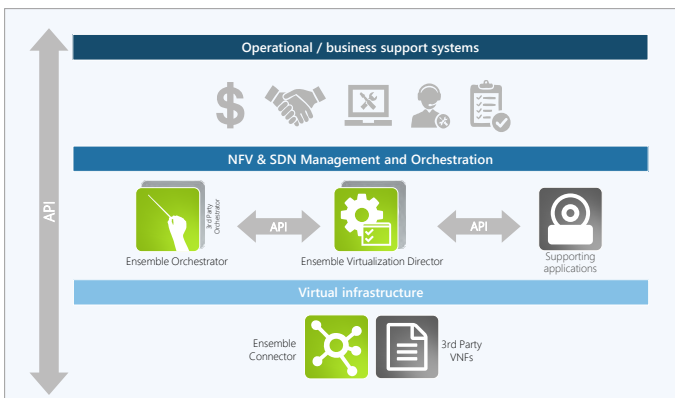

Ensemble cloud suite

Network virtualization simplified

Communication service providers (CSPs) are looking for ways to be more competitive and agile, while also reducing CapEx and OpEx. Network functions virtualization (NFV) enables CSPs to deliver new revenue opportunities by accelerating the innovation cycle and reducing the time and cost of deploying new services in a multi-vendor environment.

NFV is transforming how communication services are developed and managed. But, while the benefits of NFV are clear, NFV also introduces operational complexity. To address this complexity, our Ensemble portfolio delivers a truly open network virtualization suite providing powerful orchestration, virtual hosting, management and automation tools. Ensemble offers a flexible, multi-vendor solution and an industry-leading ecosystem of partners that delivers a wide variety of popular network virtualization use cases. With Ensemble, CSPs are now able to deliver a new generation of on-demand, application-aware services.

Your benefits

- ✓ **Real-world deployments**
 Ensemble is a virtualization suite with numerous awards and successful customer deployments
- ✓ **Truly open architecture**
 Embraces the open principles of SDN and NFV to deploy functions at the metro service edge, in the data center and in the cloud
- ✓ **Ultimate flexibility**
 Enables CSPs to replace closed appliances with software hosted anywhere in the network on any open hardware
- ✓ **High-performance virtualization**
 Delivers multi-Gbit/s performance on low-cost servers while maintaining low latency and jitter
- ✓ **Comprehensive support for zero touch provisioning (ZTP)**
 Versatile framework that covers end-to-end aspects of ZTP for NFV service activation
- ✓ **On-demand service delivery**
 CSPs can increase capacity or add new capabilities in real time without investing in infrastructure or dispatching technicians