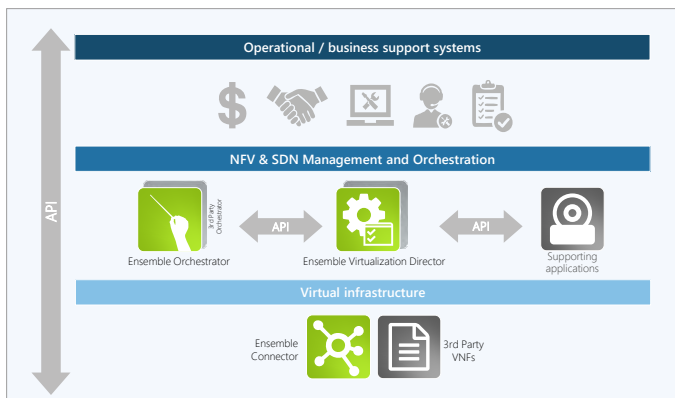

## Ensemble cloud suite

### Network virtualization simplified

Communication service providers (CSPs) are looking for ways to be more competitive and agile, while also reducing CapEx and OpEx. Network functions virtualization (NFV) enables CSPs to deliver new revenue opportunities by accelerating the innovation cycle and reducing the time and cost of deploying new services in a multi-vendor environment.

NFV is transforming how communication services are developed and managed. But, while the benefits of NFV are clear, NFV also introduces operational complexity. To address this complexity, our Ensemble portfolio delivers a truly open network virtualization suite providing powerful orchestration, virtual hosting, management and automation tools. Ensemble offers a flexible, multi-vendor solution and an industry-leading ecosystem of partners that delivers a wide variety of popular network virtualization use cases. With Ensemble, CSPs are now able to deliver a new generation of on-demand, application-aware services.

### Your benefits

- ✔ **Real-world deployments**  
 Ensemble is a virtualization suite with numerous awards and successful customer deployments
- ✔ **Truly open architecture**  
 Embraces the open principles of SDN and NFV to deploy functions at the metro service edge, in the data center and in the cloud
- ✔ **Ultimate flexibility**  
 Enables CSPs to replace closed appliances with software hosted anywhere in the network on any open hardware
- ✔ **High-performance virtualization**  
 Delivers multi-Gbit/s performance on low-cost servers while maintaining low latency and jitter
- ✔ **Comprehensive support for zero touch provisioning (ZTP)**  
 Versatile framework that covers end-to-end aspects of ZTP for NFV service activation
- ✔ **On-demand service delivery**  
 CSPs can increase capacity or add new capabilities in real time without investing in infrastructure or dispatching technicians