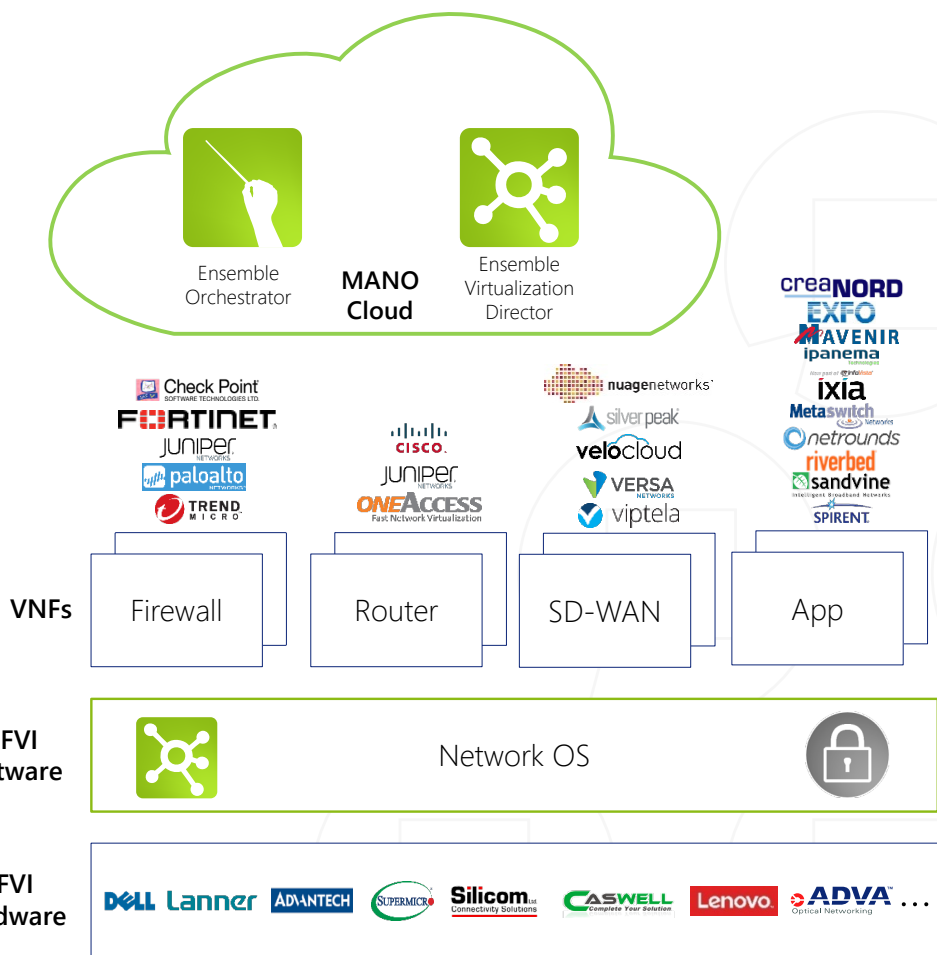

Ensemble overview

- **Ensemble Connector**
  - High-performance virtual hosting and virtual networking platform
  - Enables support for hosting multi-vendor virtual network functions (VNFs)
  - Rich set of operational features, including ZTP
  - Support for a wide range of third-party COTS and ADVA hardware platforms
  - Software-based encryption and secure NFVI for layered protection
- **Ensemble Orchestrator**
  - Powerful ETSI MANO-compliant NFV orchestration solution
  - Provides a single point of entry for end-to-end VNF and network service lifecycle management
  - Scalable platform with full VNF lifecycle management
- **Ensemble Virtualization Director**
  - Advanced network management solution that can support automated deployment and management of NFV-based services
  - ZTP for uCPE and SD-WAN
  - NFV dashboard for performance and fault management

For more information please visit us at www.advaoptical.com
© 12 / 2018 ADVA Optical Networking. All rights reserved.

Product specifications are subject to change without notice or obligation.